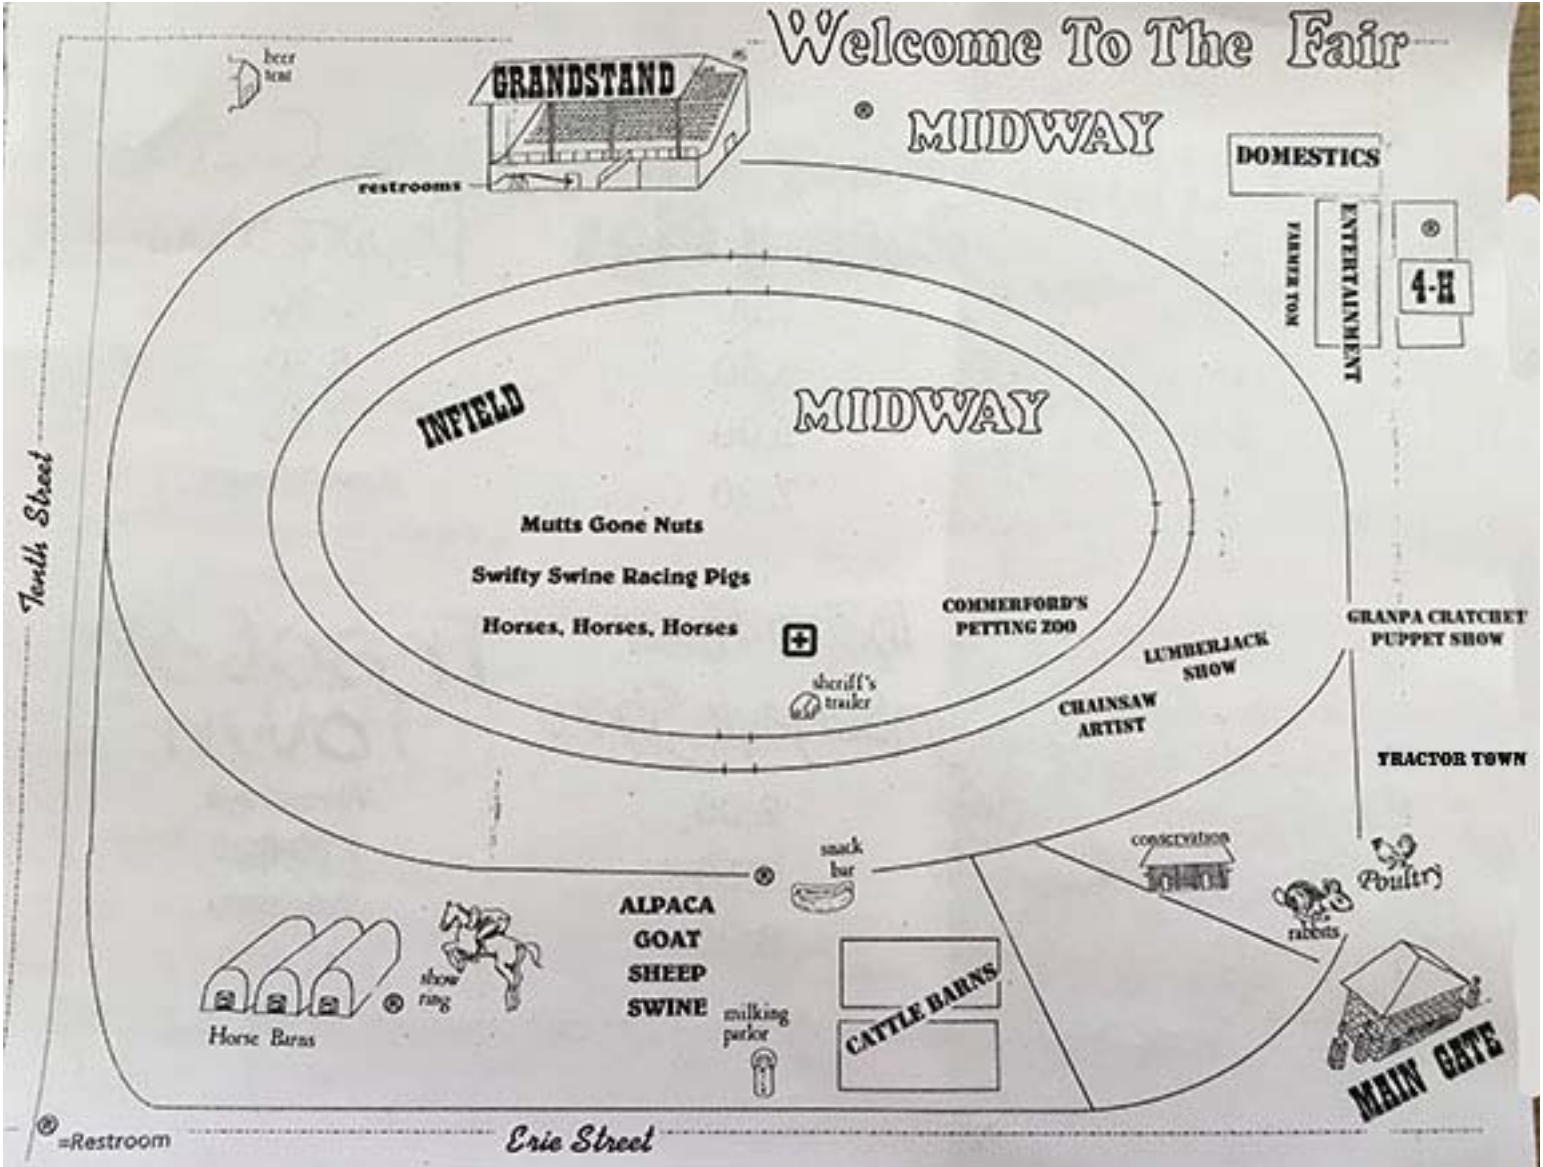

7:30

Granpa Cratchet Puppet Show

2:30

5:30

7:00

(Ends Saturday)

Horses, Horses, Horses

2:30

4:30

7:00

Indian River Lumberjack Show

2:00

4:30

6:30

Tractor TOWN

Weekdays

2:30-6:30

Weekend

11-6:30

Chainsaw Carving and Commerford's Petting Zoo open throughout the day

Schedule subject to change

Welcome To The Fair

MIDWAY

Fourth Street

Erie Street

=Restroom

GRANDSTAND

restrooms

DOMESTICS

ENTERTAINMENT

FARMINGTON

4-H